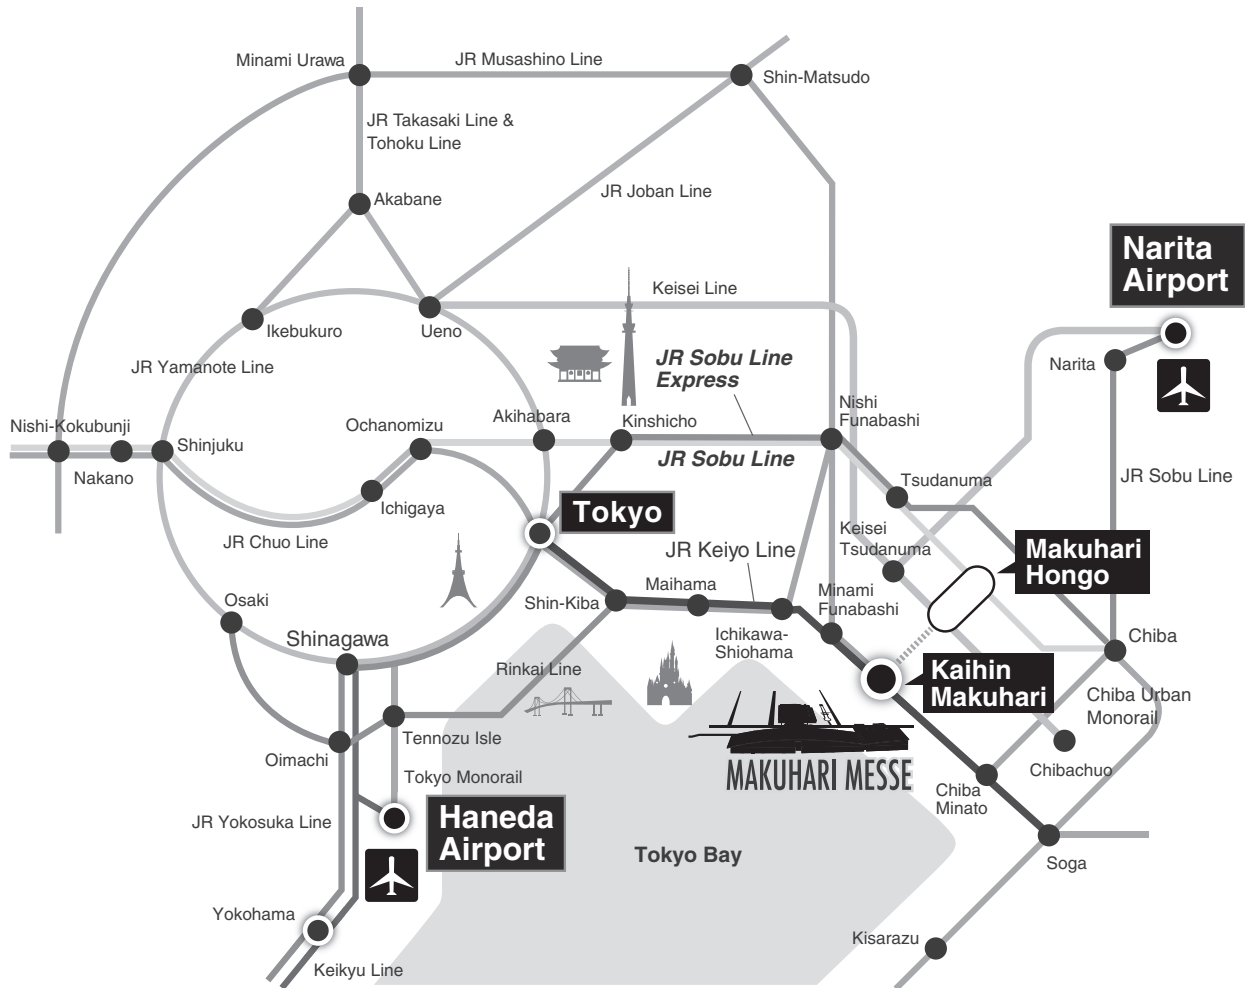

# Access to Makuhari Messe

## JR Keiyo Line

## JR Sobe Line & Keisei Bus

## Express Bus